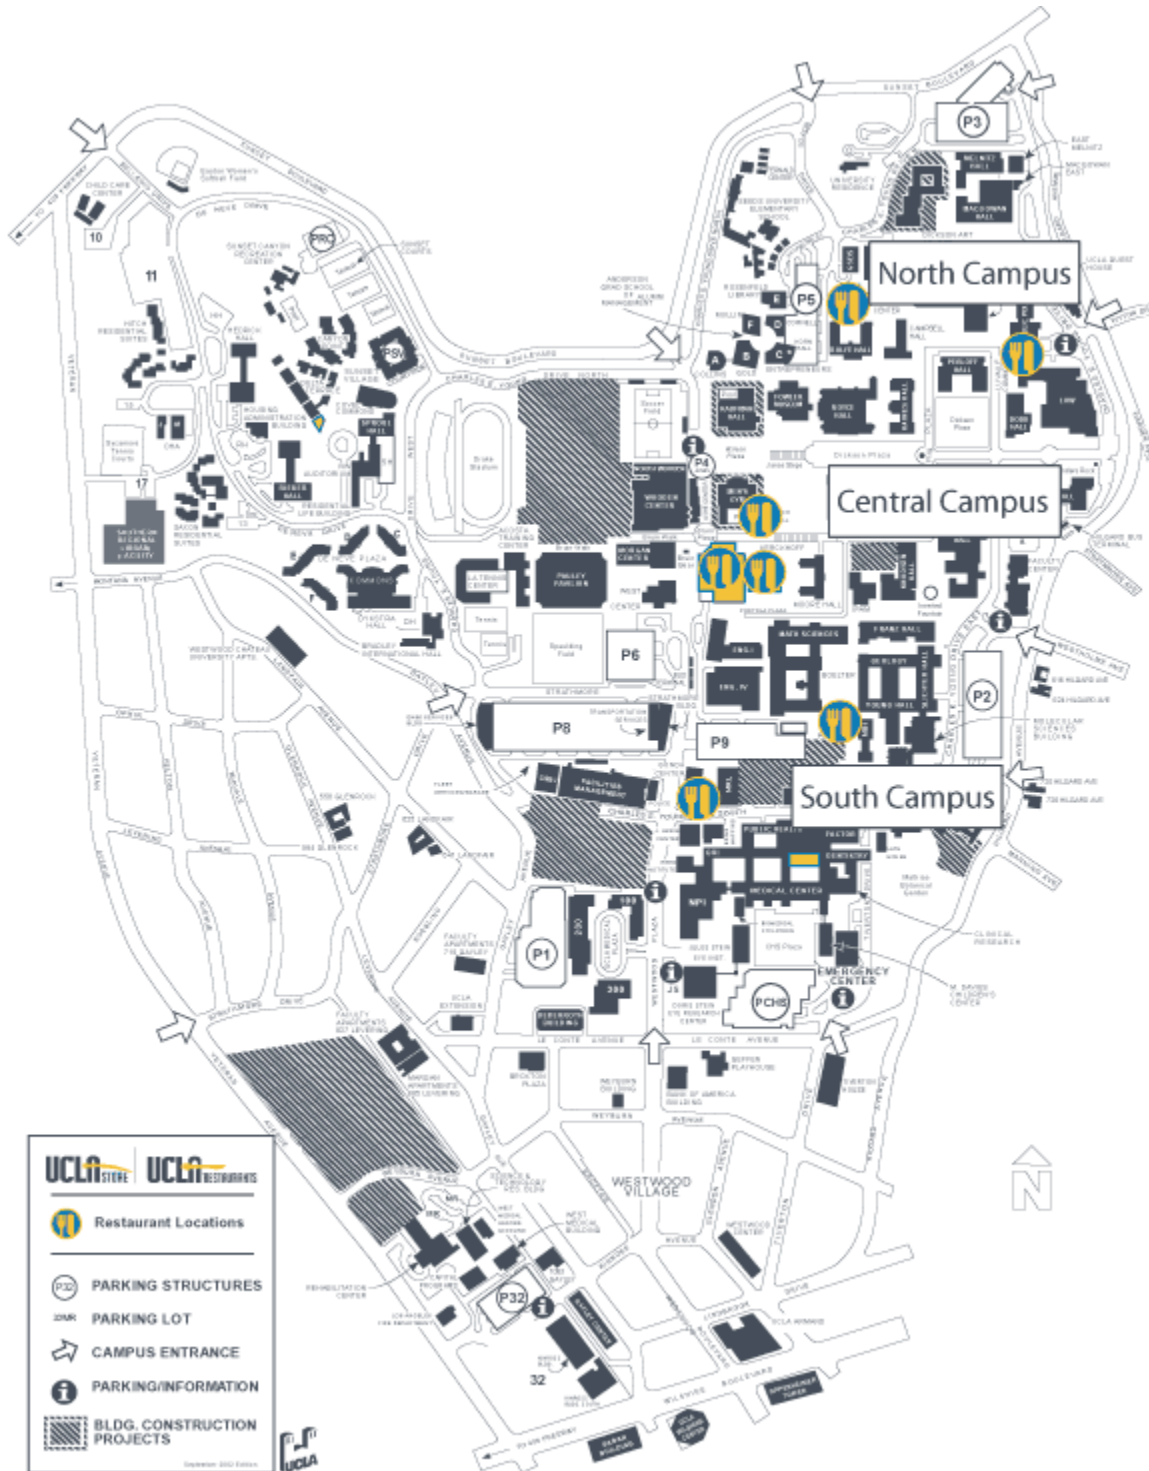

# Places to eat on Campus

## Central Campus Location

---

Celebrity chef's counter-serve chain offering signature pizzas, sandwiches & other light fare.

Charbroiled burgers, chicken sandwiches, chili fries, shakes, and a lot more!

## South Campus Locations

---

Delicious salads, sandwiches and entrees made fresh!

Rotating menu featuring casual cuisine from around the world

Monday - Argentinean

Tuesday - Vietnamese

Wednesday - Indian

Thursdays- Korean

### [North Campus](#)

Burgers, paninis, street tacos, deli sandwiches, pizza, salad bar and Kosher food.